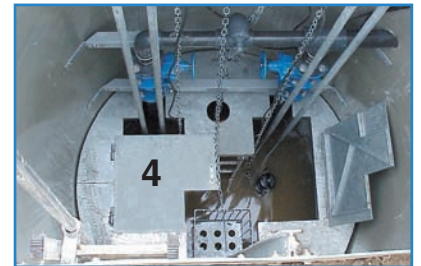

SRT range

Polyester pumping stations

Products that **meet your needs** no matter what the site constraints are

Photos of our material on site

1

- 1 • Screen basket with guiding bar
- 3 • Water hammer prevention tank mounted in the valve chamber
- 2 • Hoist arm
- 4 • Technical floor

3

2

4